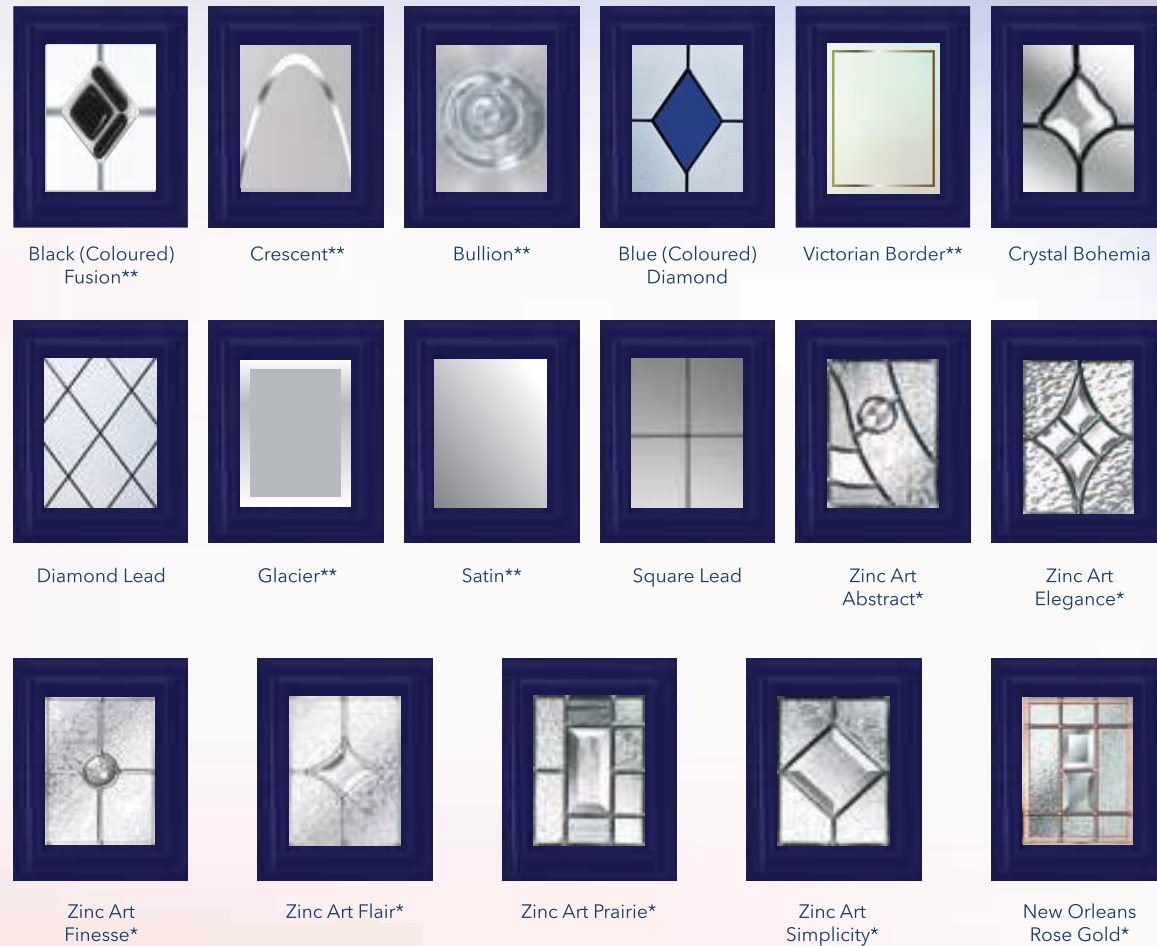

*This range of triple glazed designs encapsulate traditional bevels and obscure glass patterns inside a clear sealed unit and can not be modified or changed.
**The satin backing glass is an integral part of the design and can not modified or changed.

**The satin backing glass is an integral part of the design and can not be modified or changed.

The Wellow 5 Curve

- RAL 9016 WHITE
- RAL 9001 CREAM
- DUCK EGG BLUE
- RAL 7001 SILVER GREY
- RAL 7016 ANTHRACITE GREY
- CHARTWELL GREEN
- RAL 6009 GREEN
- RAL 3011 RED
- RAL 5011 BLUE
- RAL 7015 SLATE GREY
- IRISH OAK
- RAL 8001 GOLDEN OAK
- ROSEWOOD
- RAL 8022 BLACK BROWN
- RAL 9011 BLACK
- RAL 7038 AGATE GREY
- RAL 7032 PEBBLE GREY

The Wellow 5 Curve
Colour - Blue
Glass - Crystal Bohemia

Five rectangle apertures positioned to create a stylish concave or convex crescent of matching glazed areas.

Decorative Glass Options

*This range of triple glazed designs encapsulate traditional bevels and obscure glass patterns inside a clear sealed unit and can not be modified or changed.
**The satin backing glass is an integral part of the design and can not modified or changed.

Clear Bevels

Diamond Lead

Glacier**

Yellow Crystal Bohemia

Victorian Border**

Satin**

Square Lead

Zinc Art Abstract*