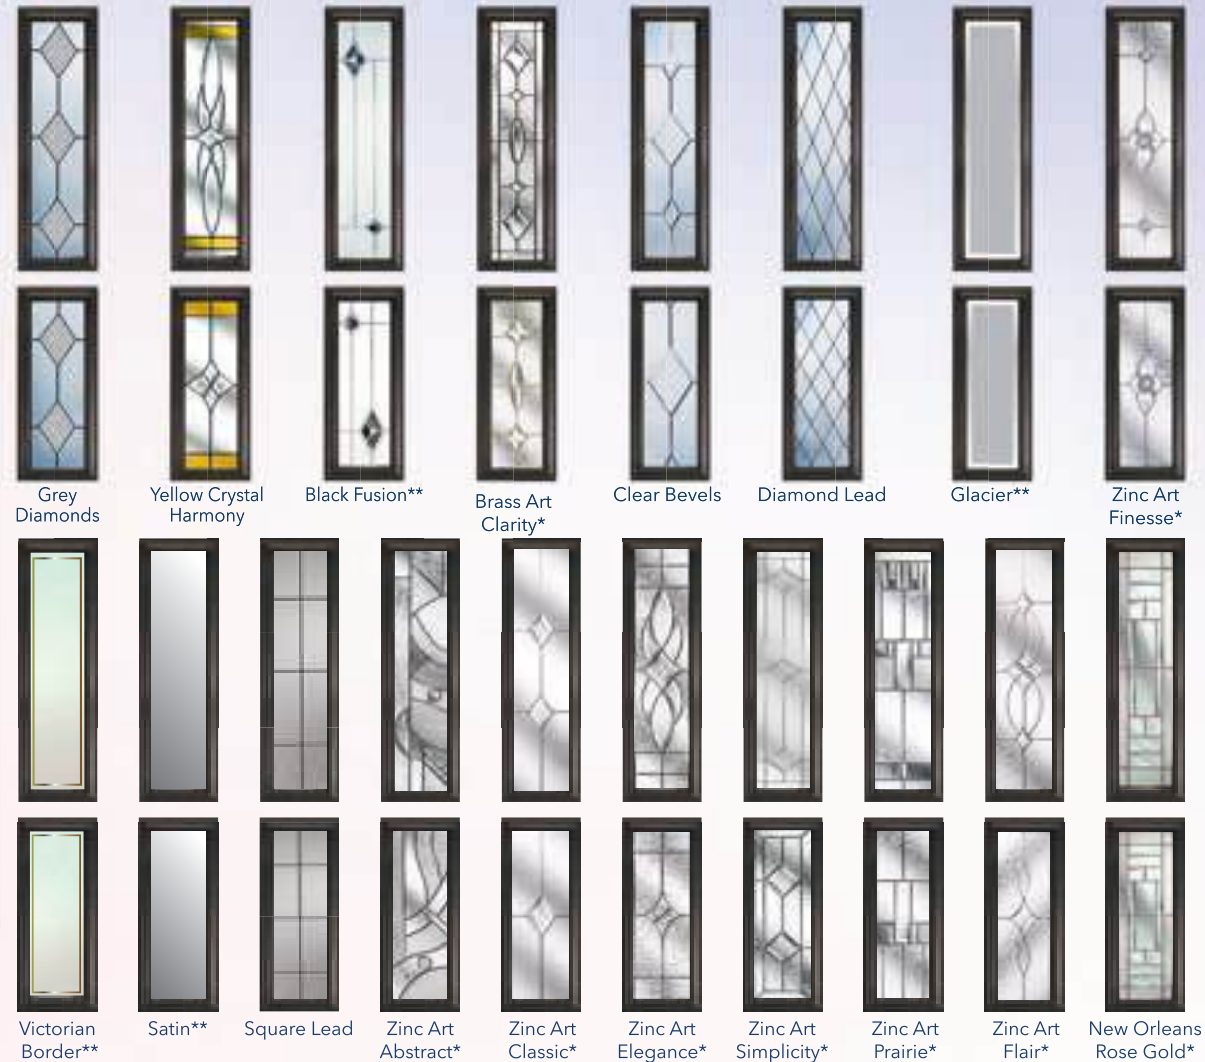

The Normanton 2
Colour - Black Brown
Glass - New Orleans Rose Gold

A combination of the two Normanton designs allowing the full range of glass options to be utilised.

Decorative Glass Options

*This range of triple glazed designs encapsulate traditional bevels and obscure glass patterns inside a clear sealed unit and can not be modified or changed.