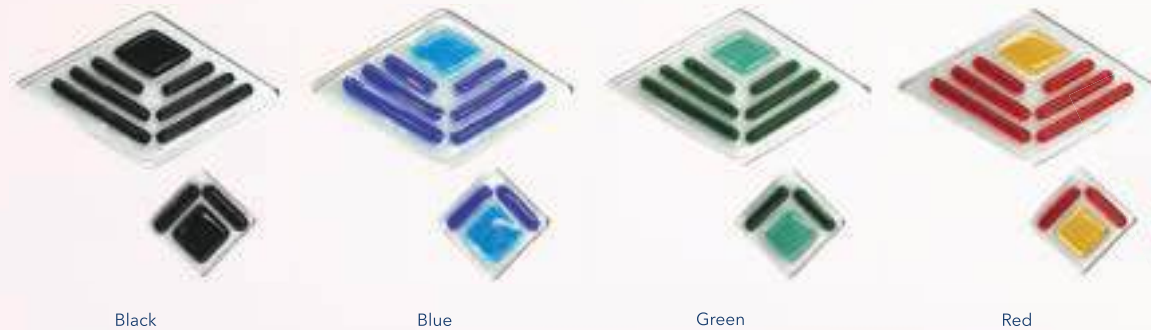

RAL 9011
BLACK

RAL 7038
AGATE GREY

RAL 7032
PEBBLE
GREY

Decorative Glass Options

Decorative Glass

Coloured Diamond, Crystal Bohemia & Crystal Harmony are available in the following Colours

Fusion Glass Options