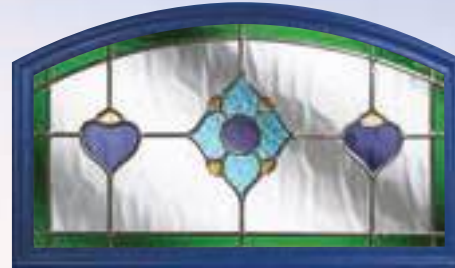

The Langwith
Colour - Blue
Glass - New Orleans

This traditional style door incorporates a medium sized glazed area with a curved top and a range of curved glass designs.

Decorative Glass Options

Dorchester*