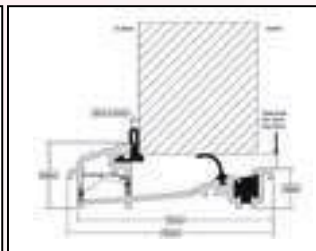

37mm Low uPVC

25mm Aluminium AM3-70

25mm Aluminium AM3 Part M Compliant

Frame Colour / White

Frame Dual Colour

Cills available in 85mm, 150mm & 180mm depending on colour

Door Edge-band Colours

We believe the quality of our doors should never be compromised