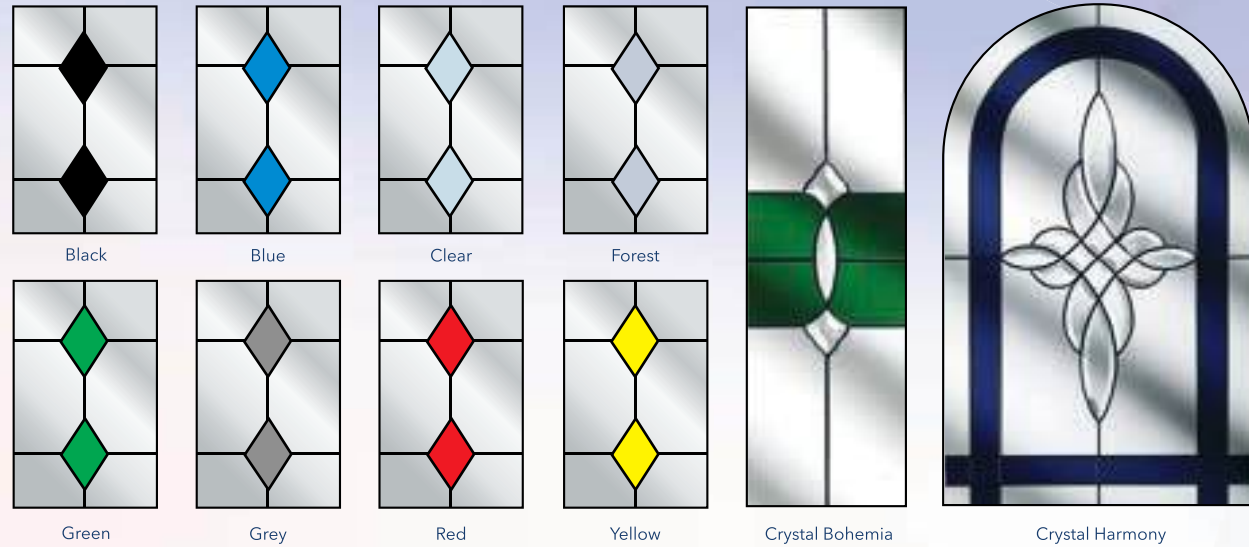

White grained edge-band comes as standard but where doors are open out or coloured internally this will be changed to the most sympathetic colour match possible.

White Grained

Irish Oak

Golden Oak

Rosewood

RAL 9011
BLACK

RAL 7038
AGATE GREY

RAL 7032
PEBBLE
GREY

Decorative Glass Options

Decorative Glass

Coloured Diamond, Crystal Bohemia & Crystal Harmony are available in the following Colours

Fusion Glass Options

- RAL 9016 WHITE
- RAL 9001 CREAM
- DUCK EGG BLUE
- RAL 7001 SILVER GREY
- RAL 7016 ANTHRACITE GREY
- CHARTWELL GREEN
- RAL 6009 GREEN
- RAL 3011 RED
- RAL 5011 BLUE
- RAL 7015 SLATE GREY
- IRISH OAK
- RAL 8001 GOLDEN OAK
- ROSEWOOD
- RAL 8022 BLACK BROWN
- RAL 9011 BLACK
- RAL 7038 AGATE GREY
- RAL 7032 PEBBLE GREY