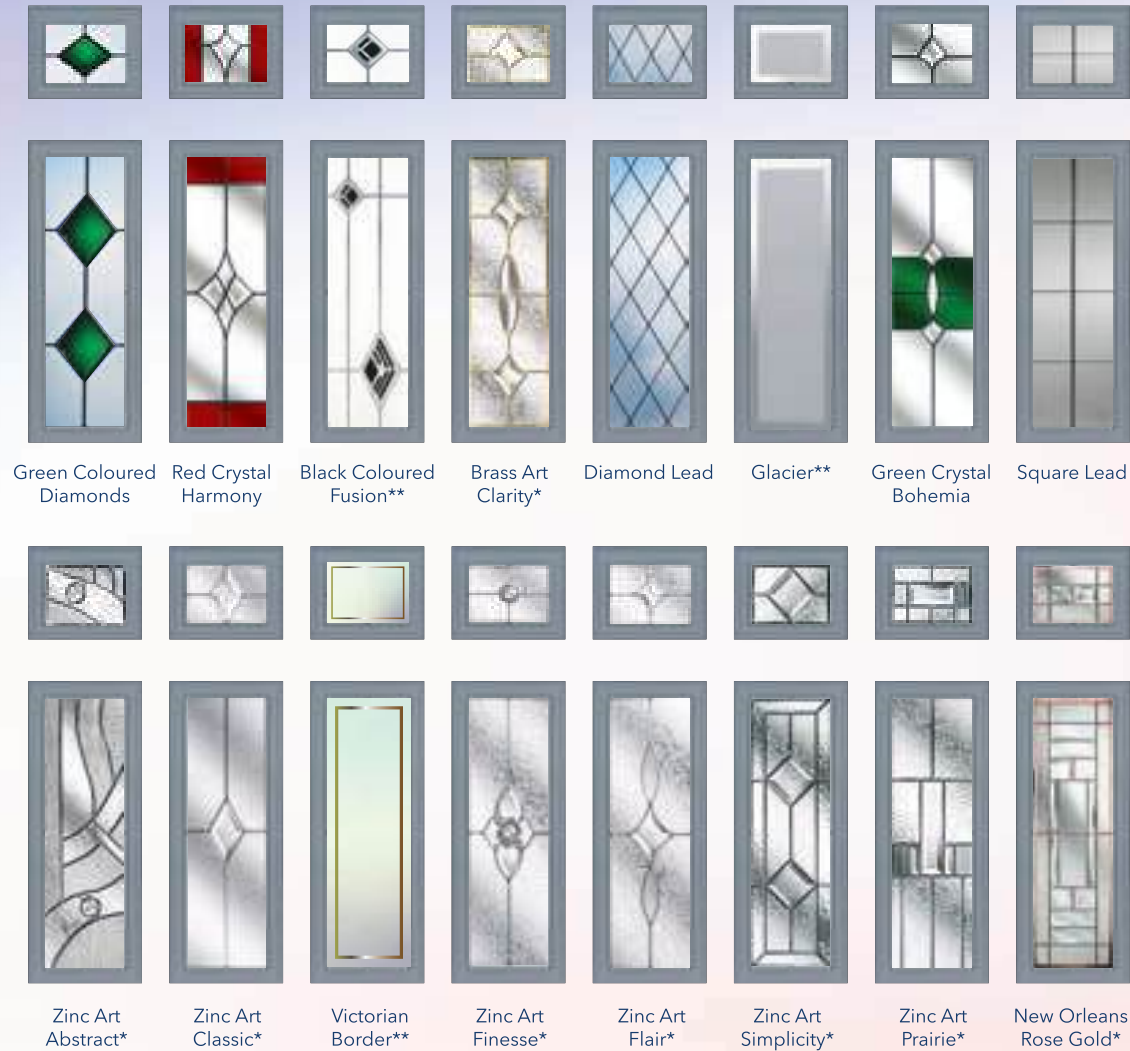

The Rufford
Colour - Rosewood
Glass - Brass Art Clarity*

Traditional Edwardian door design with two matching rectangles of double or triple glazed glass designs.

Decorative Glass Options

Blue Coloured Diamonds

Grey Crystal Harmony

Black Coloured Fusion**

Victorian Border **

Diamond Lead

Glacier**

Crystal Bohemia

Bullion

Zinc Art Abstract*

Zinc Art Classic*

Zinc Art Elegance*

Zinc Art Finesse*

Zinc Art Flair*

Zinc Art Simplicity*

Zinc Art Prairie*

New Orleans Rose Gold*

*This range of triple glazed designs encapsulate traditional bevels and obscure glass patterns inside a clear sealed unit and can not be modified or changed.

**The satin backing glass is an integral part of the design and can not be modified or changed.

The Rufford 4

Two additional panes of glass to complement this traditional Edwardian door.

Decorative Glass Options