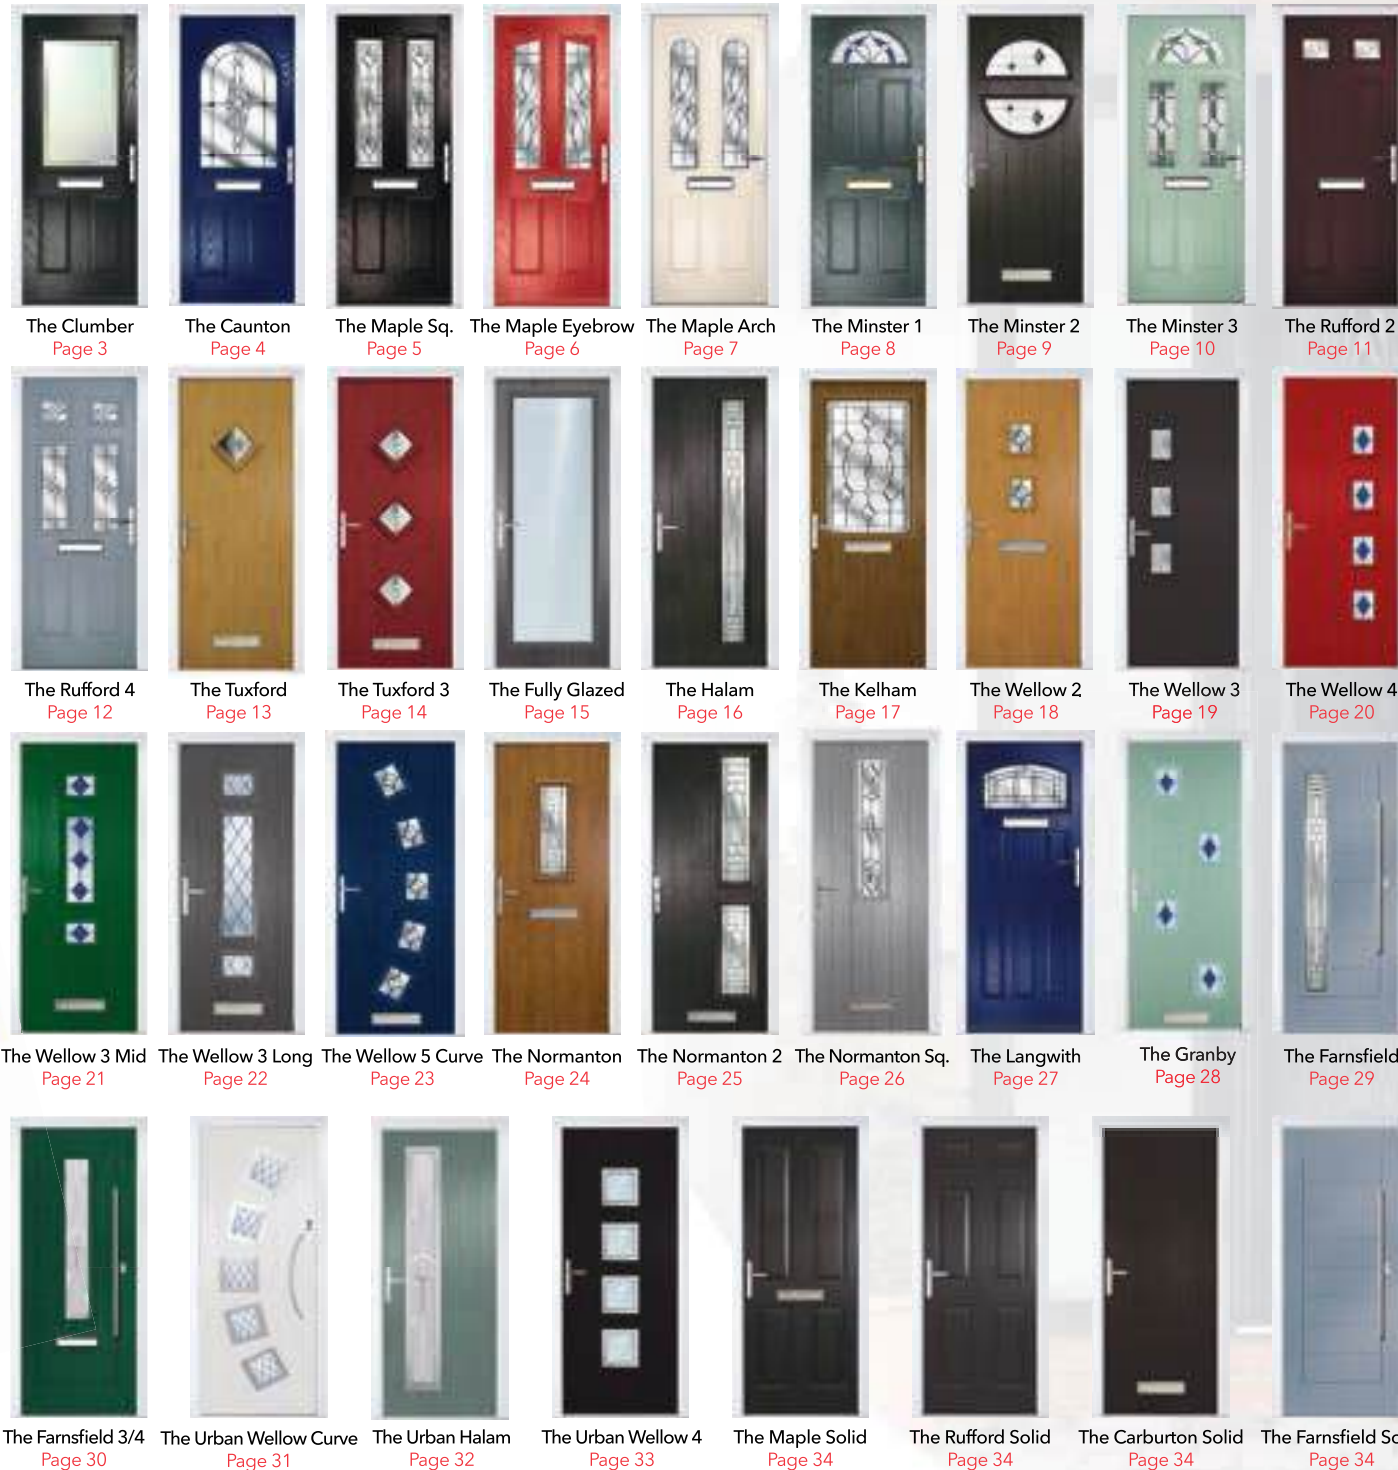

WHATS INSIDE

- Cover Page
- 1 Introduction
- 2 Door Styles
- 3 - 28 Traditional Designs
- 29 - 30 Contemporary Designs
- 31 - 33 Urban Designs
- 34 Solid Designs
- 35 Side Panels
- 36 Locks & Security
- 37 - 38 Hardware
- 39 Outer Frames
- 40 Edge Band Colours
- 41 - 42 Glass Options

**1000's of bespoke
RAL colour doors
available on request**

DOOR STYLES