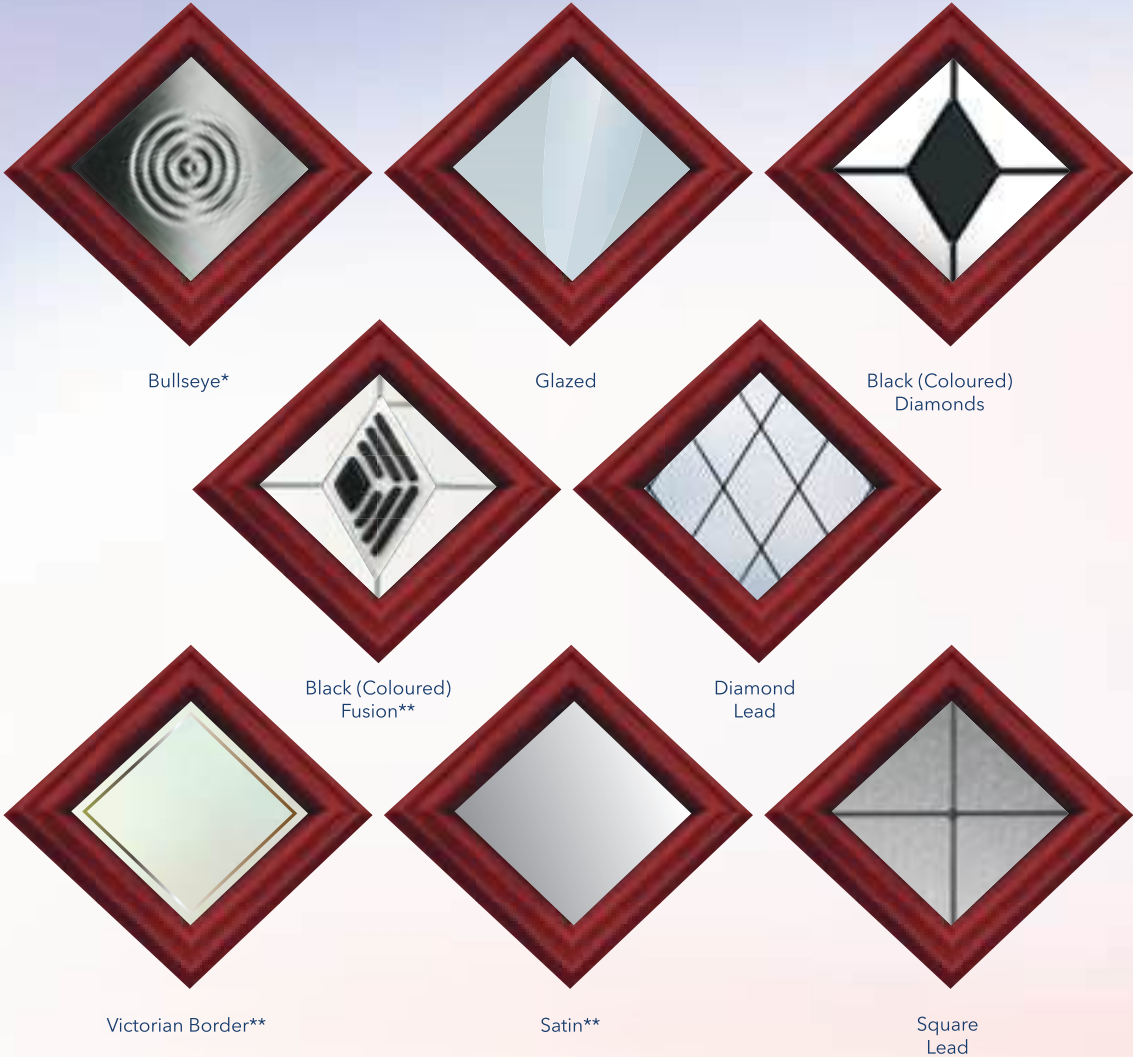

The Tuxford 3

A modern twist on the cottage door incorporating three of the glazed diamonds.

Decorative Glass Options

The Tuxford 3
Colour - Red
Glass - New Orleans Rose Gold*

- RAL 9016 WHITE
- RAL 9001 CREAM
- DUCK EGG BLUE
- RAL 7001 SILVER GREY
- RAL 7016 ANTHRACITE GREY
- CHARTWELL GREEN
- RAL 6009 GREEN
- RAL 3011 RED
- RAL 5011 BLUE
- RAL 7015 SLATE GREY
- IRISH OAK
- RAL 8001 GOLDEN OAK
- ROSEWOOD
- RAL 8022 BLACK BROWN
- RAL 9011 BLACK
- RAL 7038 AGATE GREY
- RAL 7032 PEBBLE GREY

*This range of triple glazed designs encapsulate traditional bevels and obscure glass patterns inside a clear sealed unit and can not be modified or changed.
**The satin backing glass is an integral part of the design and can not modified or changed.