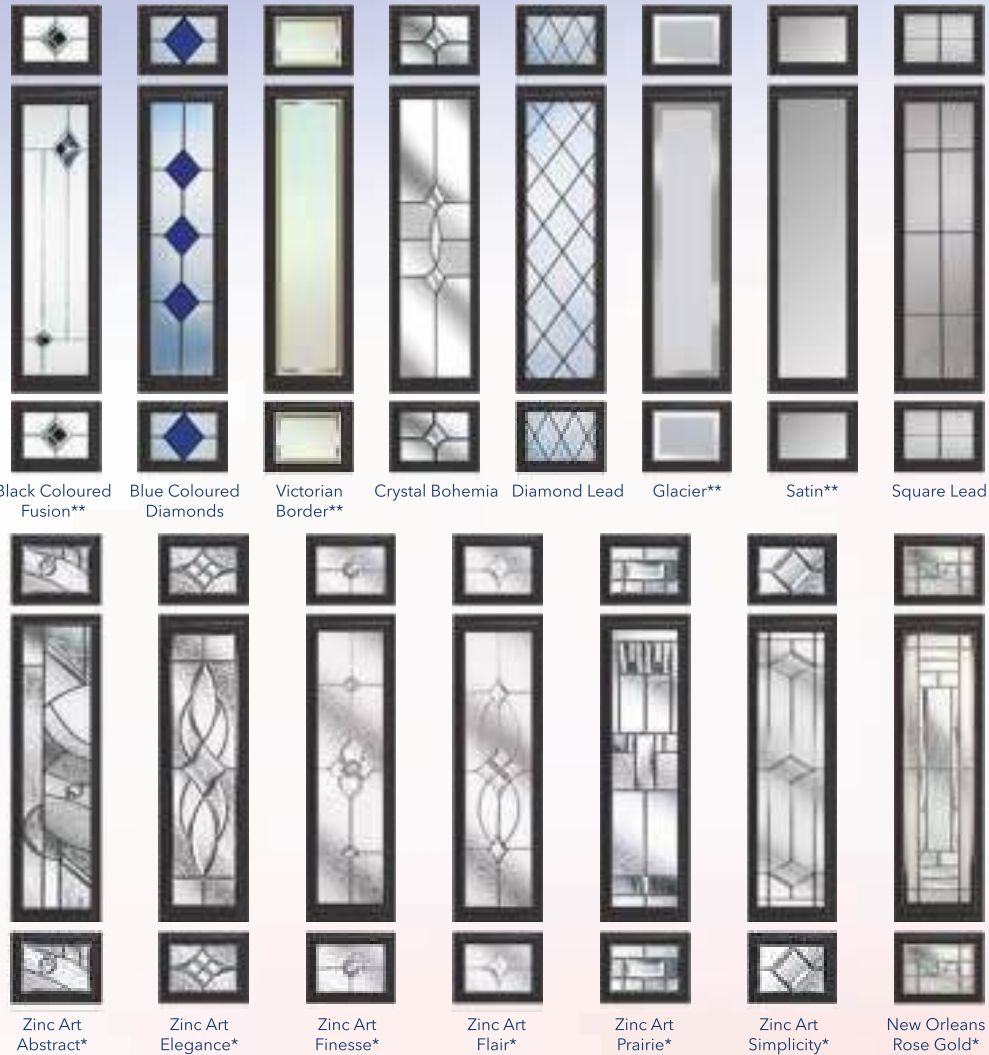

The Wellow 3 Long

Two small and one large glazed area with co-ordinating glass designs.

Decorative Glass Options

The Wellow 3 Long
Colour - Anthracite Grey
Glass - Diamond Lead

RAL 9016
WHITE

RAL 9001
CREAM

DUCK EGG
BLUE

RAL 7001
SILVER GREY

RAL 7016
ANTHRACITE
GREY

CHARTWELL
GREEN

RAL 6009
GREEN

RAL 3011
RED

RAL 5011
BLUE

RAL 7015
SLATE GREY

IRISH
OAK

RAL 8001
GOLDEN
OAK

ROSEWOOD

RAL 8022
BLACK
BROWN

RAL 9011
BLACK

RAL 7038
AGATE GREY

RAL 7032
PEBBLE
GREY

*This range of triple glazed designs encapsulate traditional bevels and obscure glass patterns inside a clear sealed unit and can not be modified or changed.

**The satin backing glass is an integral part of the design and can not be modified or changed.