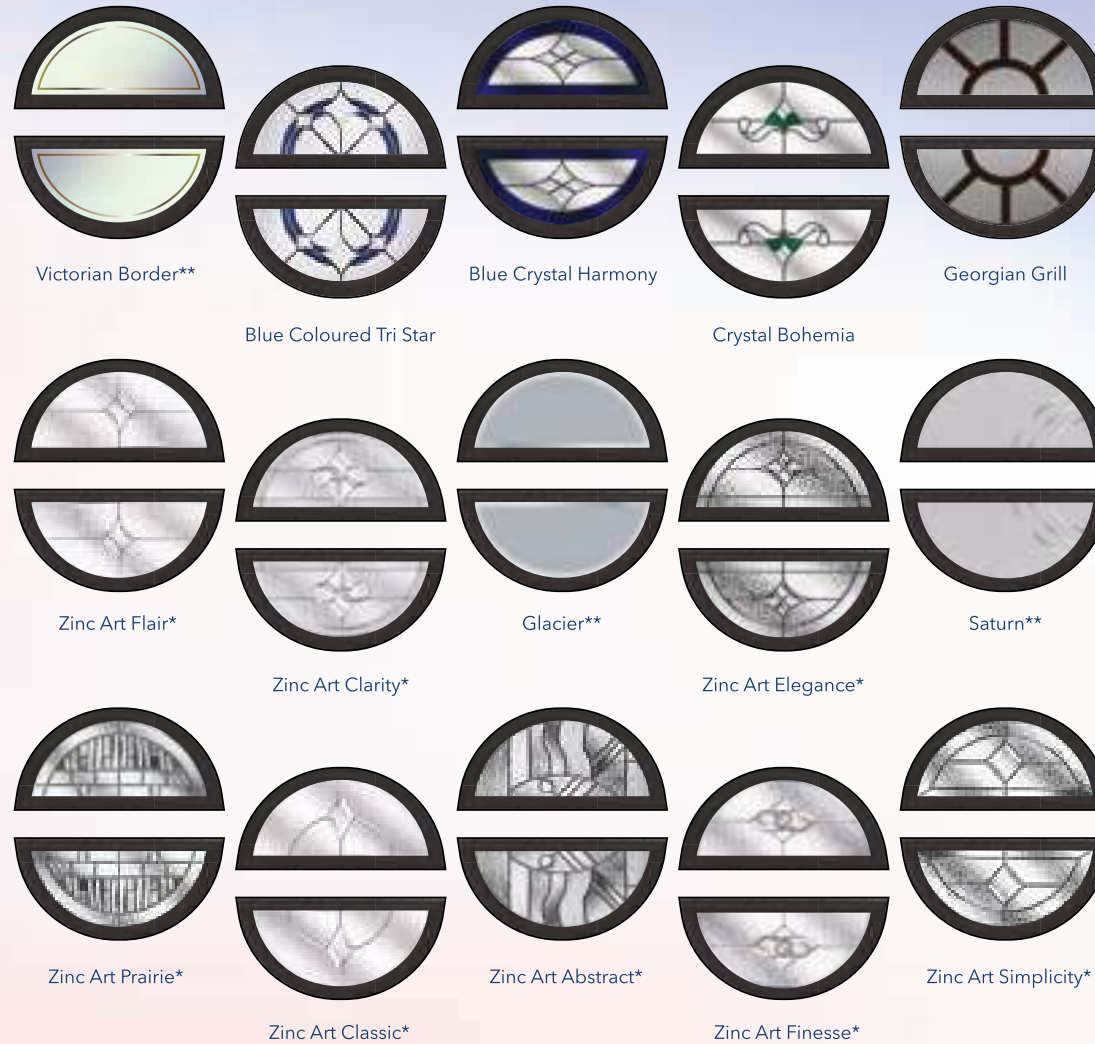

Decorative Glass Options

*This range of triple glazed designs encapsulate traditional bevels and obscure glass patterns inside a clear sealed unit and can not be modified or changed.

**The satin backing glass is an integral part of the design and can not modified or changed.