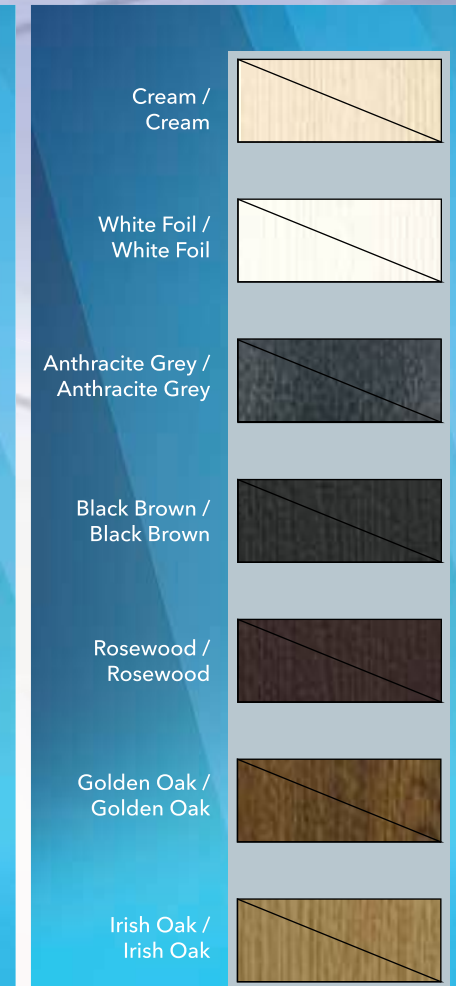

37mm Low uPVC

25mm Aluminium AM3-70

25mm Aluminium AM3 Part M Compliant

Frame Colour / White

Frame Dual Colour

Cills available in 85mm, 150mm & 180mm depending on colour

Door Edge-band Colours

We believe the quality of our doors should never be compromised

All of our doors are finished on all 4 sides by a colour co-ordinating or grained edge-band to ensure the appearance of your door is maintained, even when the door is open.

This aesthetically pleasing finish to your door is also 100% moisture resistant and will ensure your door retains its appearance and finish.

Anthracite Grey

Black

RAL 9016
WHITE

RAL 9001
CREAM

DUCK EGG
BLUE

RAL 7001
SILVER GREY

RAL 7016
ANTHRACITE
GREY

CHARTWELL
GREEN