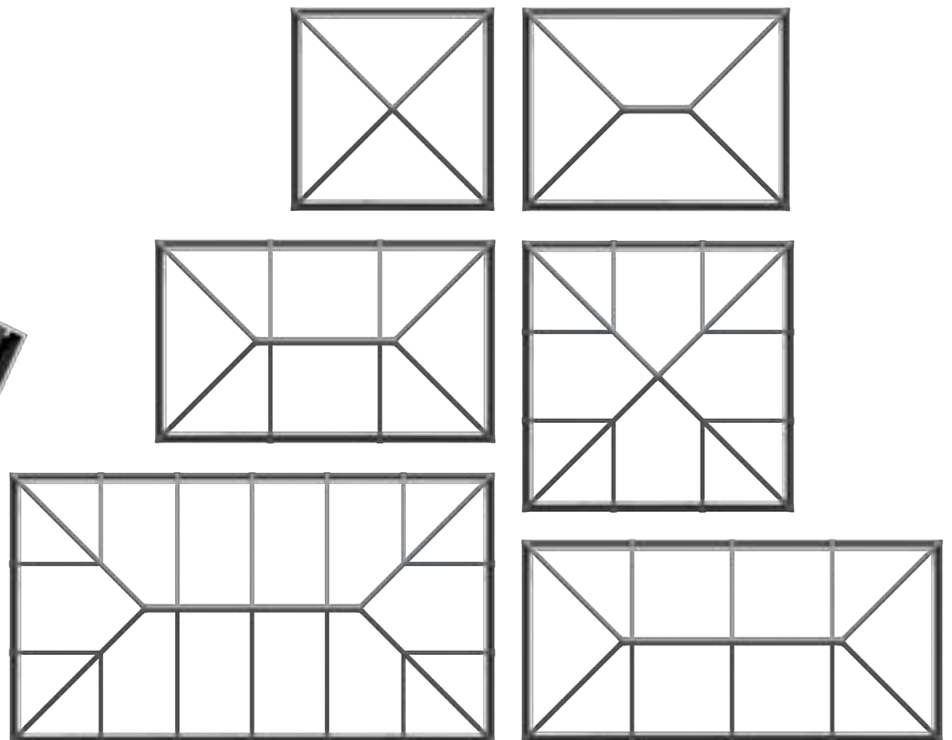

With a wide range of styles and sizes to suit every project

Sheerline aluminium roof lanterns are available in a choice of 13 styles from square 'pyramid' designs to grander options suitable for larger 'orangery' style installations.

Maximum sizes up to 3.2m by an impressive 6m long, all set at a 25° pitch and all weather rated for the whole of the UK*.

Our 3 way option allows for bigger spans to be catered for without the need for jack rafters.

SI lanterns also feature an integral LED light channel around the perimeter of the roof – giving you an easy way to add mood lighting and create the final touch of individuality for your interior.

*Rated for a snow load of 1.2 kN/m². Covering the whole of the UK up to 200m altitude.