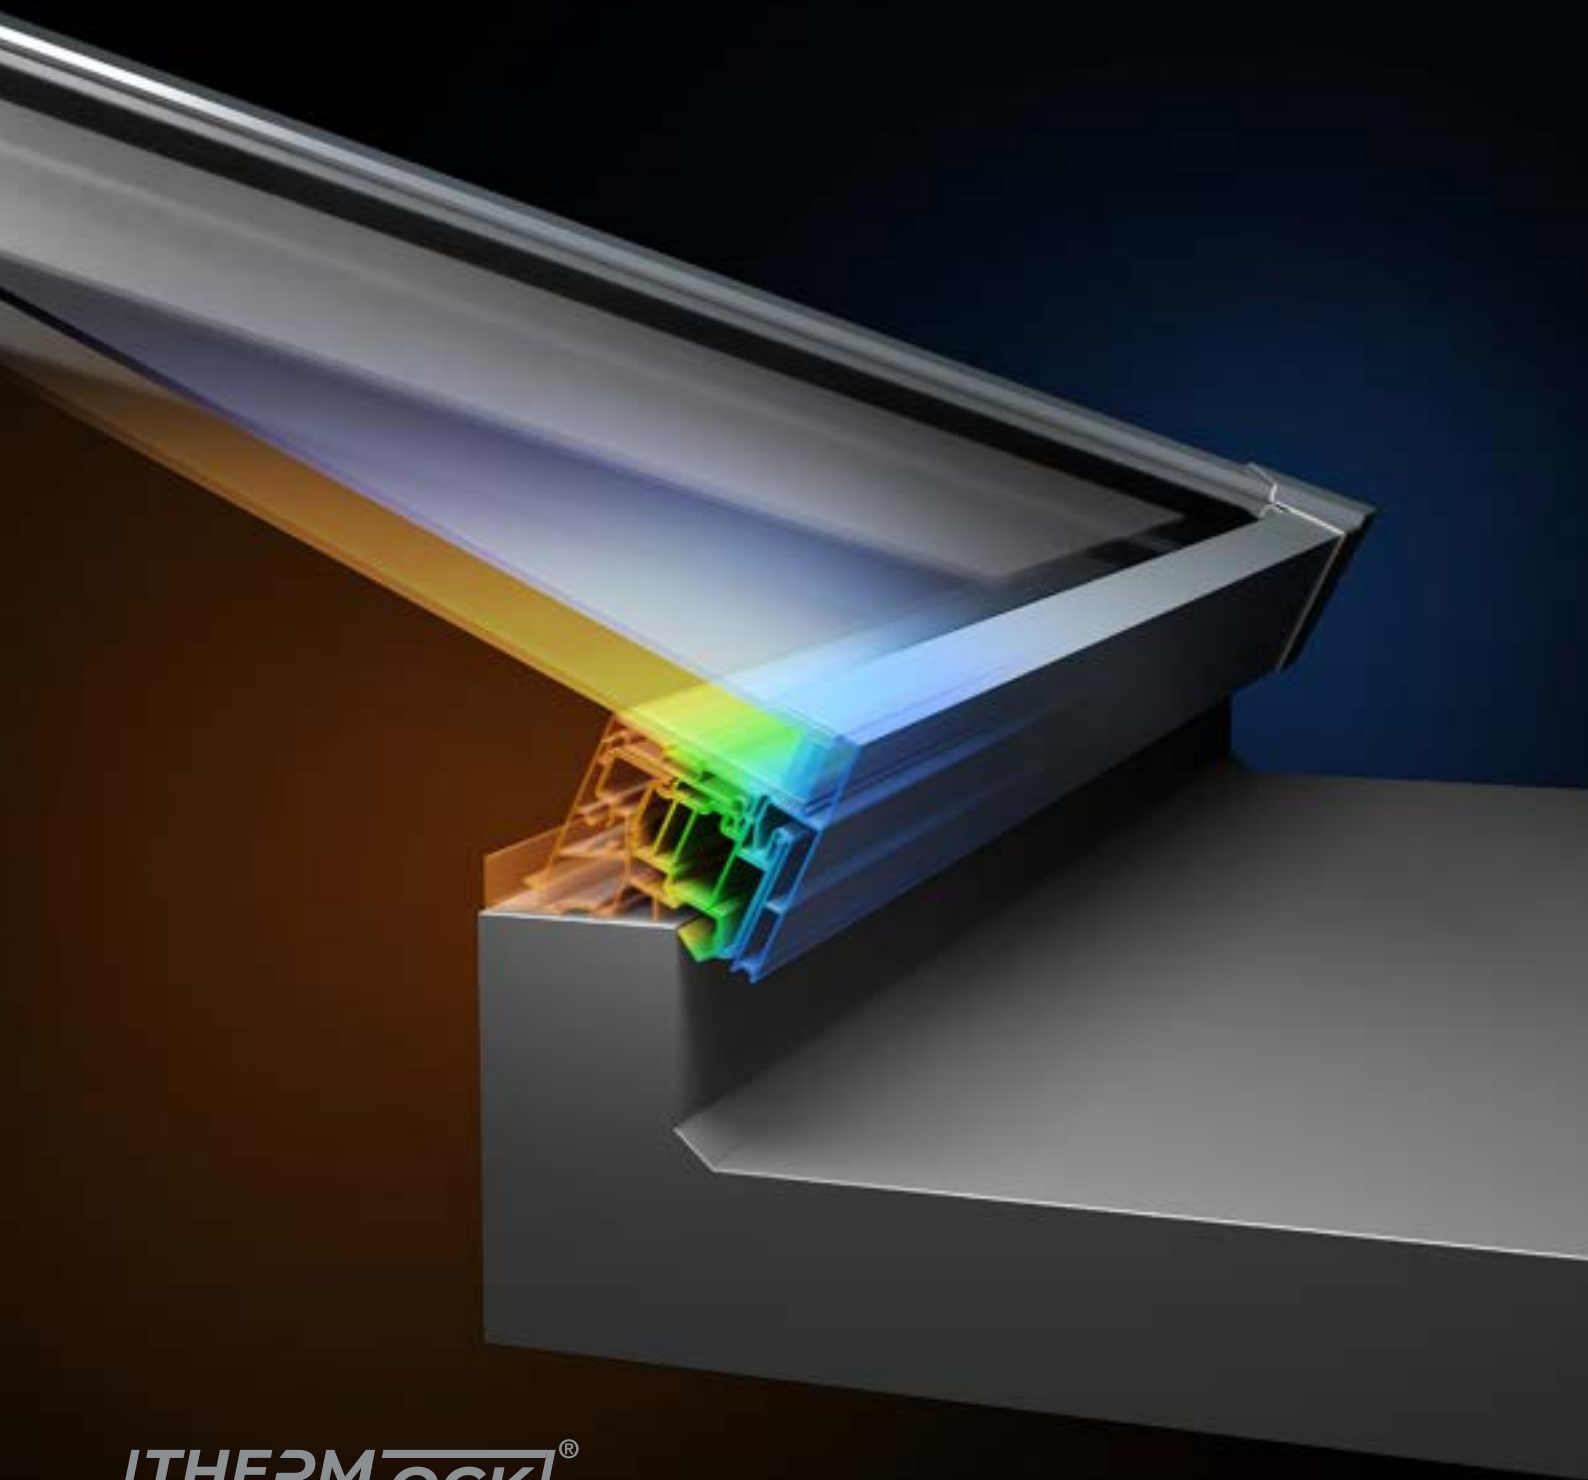

THERMLOCKI® *technology inside*