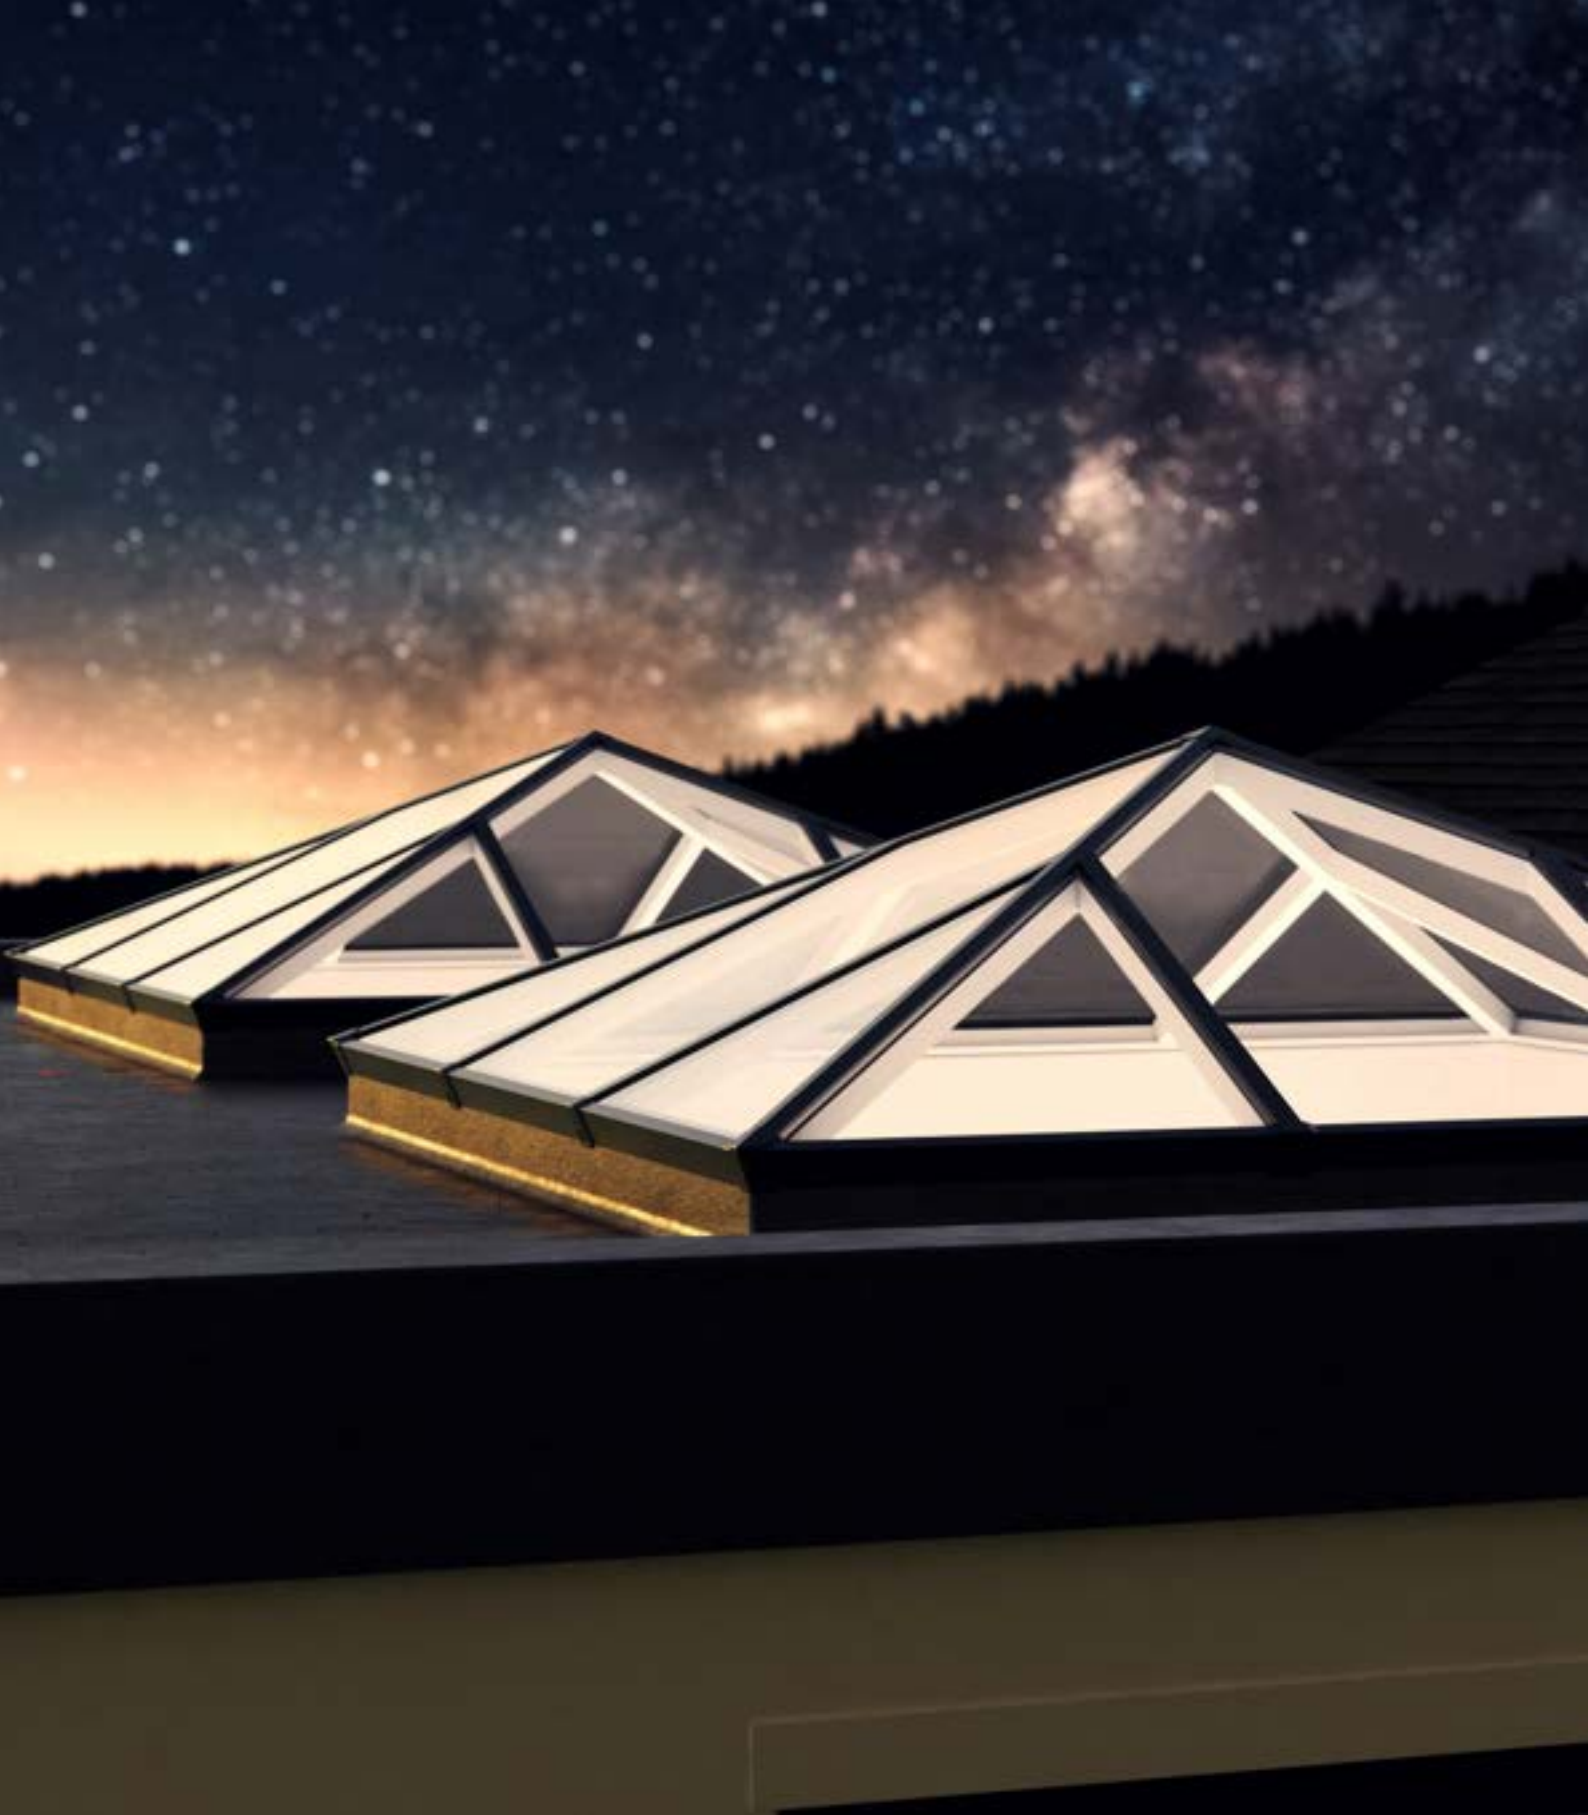

**Mainstream residential roof lantern - not utilising bonded glass*

Whatever the weather Thermlock® technology helps keep you comfortable and heating bills lower

The S1 lantern combines aluminium's clean lines with exceptional thermal performance and features our innovative Thermlock® multi-chamber technology to keep you and your property well insulated against the worst of the UK weather. This coupled to high performance 28mm glazing means our lantern roofs offer class leading thermal performance, far superior to traditional polyamide systems based around 24mm glazing. A unique co-extruded perimeter seal also ensures draughts and rain are kept safely outside. 28mm glazing also allows acoustic dampening glass to be fitted if required.

THERMLOCKI[®] *technology inside*

With great looks from every angle – due to our unique ultra low line aesthetics

Slim, consistent 50mm rafter, hip and ridge sightlines maximise the light flooding into your home, creating bright, airy interiors and banishing gloom. The S1 lantern also features ultra low line aesthetics so rafter and hip top caps sit close to the glazing level on the exterior, creating a sleek modern look. Completing this refined architectural

appearance our corner and rafter end caps run perfectly in line with the perimeter of the lantern, so no unsightly angles jut out to spoil the perfect lines of this outstandingly beautiful high-performance aluminium lantern. Leaving you with the ideal balance of understated refinement, contemporary looks and exacting quality standards.