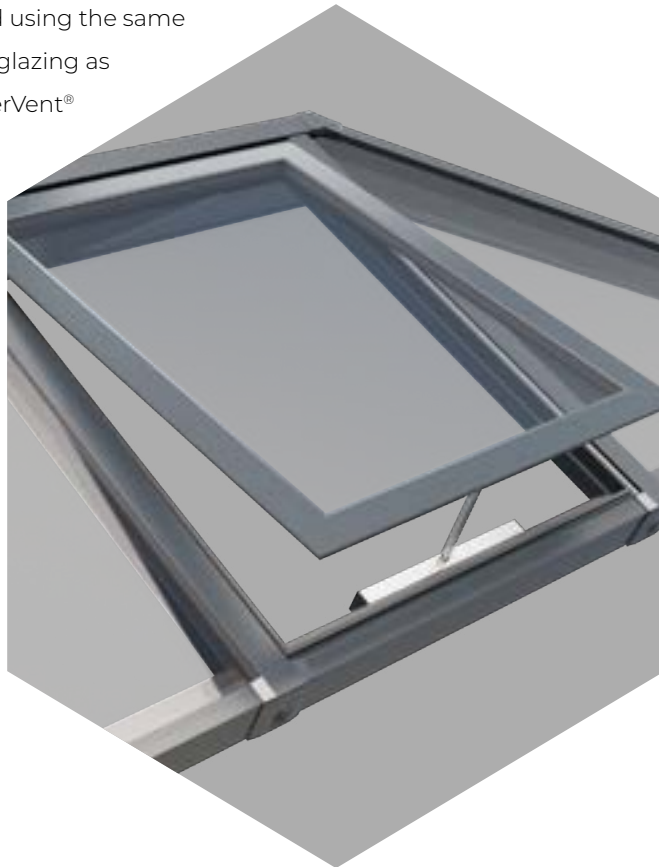

SHEERVENT®

Flush Intelligent Ventilation

With a sleek minimalist design that sits perfectly flush with S1's discrete rafter bars, and with optional powered actuators that can be intelligently automated, Sheerline has reimagined roof vents, bringing them into the 21st century at last. Dispensing with the need for muntin bars, which are prone to issues, SheerVent® offers reliable ventilation without the risk of leaks.

Fully thermally broken and using the same high-performance 28mm glazing as the rest of the S1 roof, SheerVent® adds a versatile option to ventilate your room via your S1 lantern and prevent excessive heat build up.

Optional rain, and rain, wind and light sensors can automate the closing of your roof vent for added peace of mind.