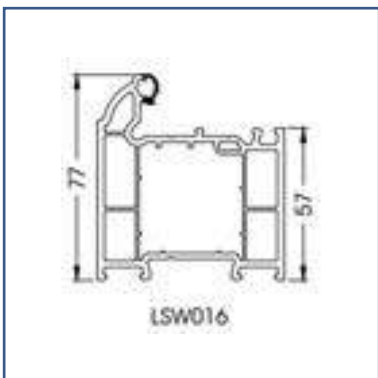

Stormguard AM570
(not Part M Compliant)
- available in gold or silver
(Open outwards doors)