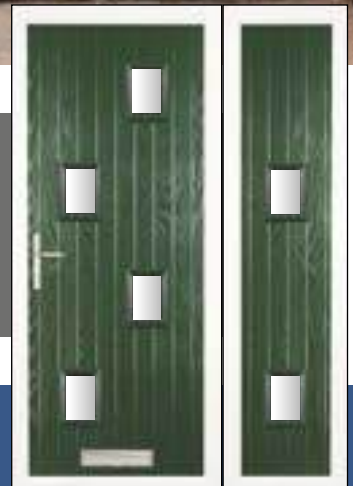

The Granby

This traditional tongue and groove door style is given an modern appeal by the use of the staggered glass apertures.

Its large range of glazing options and colours ensure you can be as creative as your imagination will allow.

Side panels...

Colours...

To see the full range of colours available please see page 9