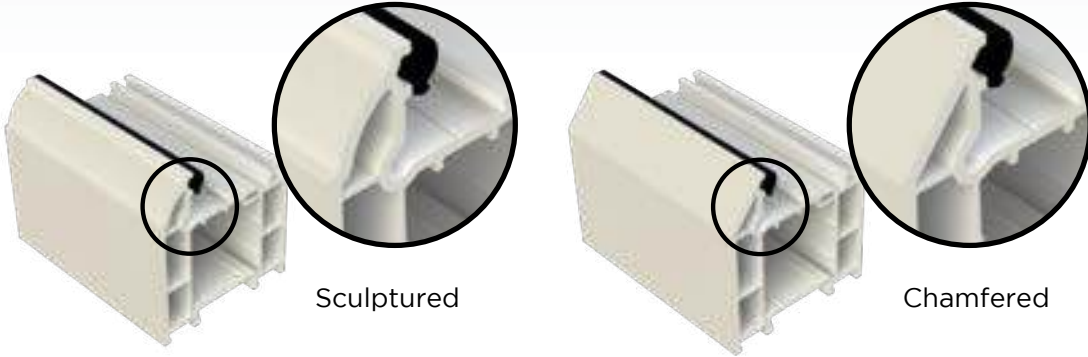

FRAME & THRESHOLD OPTIONS

Frame Options

Frame available in Liniar Sculptured (Standard) or Chamfered.

(Foiled Frame Options are available to match the slab colour options apart from Duck Egg blue and Black 9011)