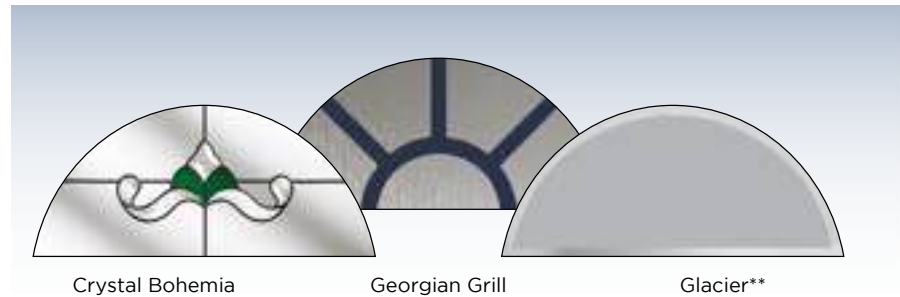

Black Coloured Fusion**

Blue Coloured Tri Star

Blue Crystal Harmony