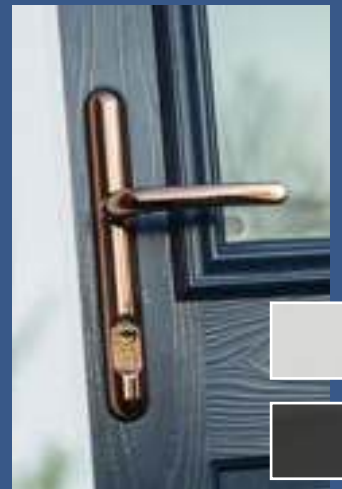

Heritage Lever/ Lever This traditional door handle can be suited with door knocker and letter plate if required.

Available in: Antique Black, Bright Gold, Bright Chrome & Graphite.