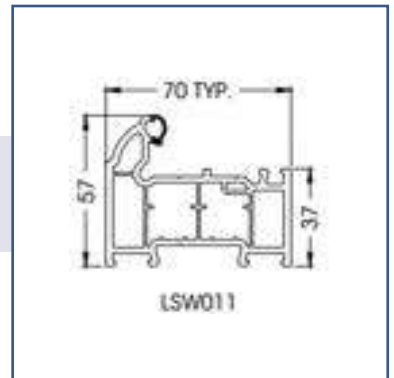

Our Standard pvcu threshold

Low pvcu threshold