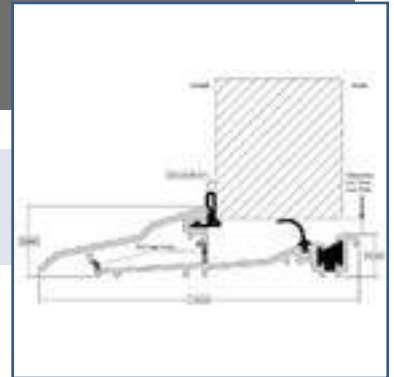

Stormguard AM3 Part M Compliant - available in Gold or Silver - (Open inwards doors)