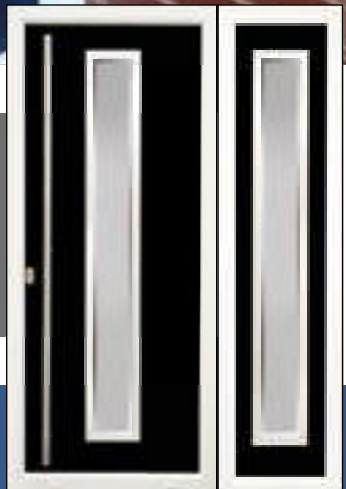

The Urban Range

This door uses our traditional tongue and groove cottage door and Contemporary Aluminium glazing cassettes to produce a truly modern looking door.

The Urban cassettes can also be coupled with a flat, non-grooved door whilst still retaining the grained effect to complement the frame of the same colour.

Styles...

Side panels...

Colours...

To see the full range of colours available please see page 9