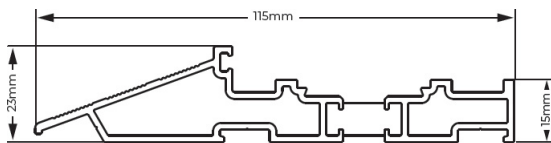

Doorset Includes

- Sheerline Prestige Doorsets
- Size of up to 1000mm x 2100mm
- 44mm Panel insert
- Clear glazing
- RAL7016 Grey Matt, RAL9005 Black or RAL9010 White to both sides
- 1 x 25mm Frame Extender to the hinge side
- Yale Auto-Engage door lock in heritage position
- External 1200mm Stainless Steel Offset Bar Handle
- Internal thumb turn
- SP701 Low aluminium threshold
- 150mm cill

Other Additional Options

Euro Size Doorsets

1001mm to 1100mm in Width

And/or 2101mm to 2200mm in Height

Non-Standard RAL

Dual Colour (RAL on White)

Stainless Steel Lever/Lever handle option

Additional Internal Bar Handle

Additional 25mm Frame Extender

Notes

Fuji 1, Lurisia 4, Ustron, Uzana 3 - Feature Inverted Grooves

Bernex 2, Bernex 3, Pillio 1, Vidra 4 - Feature Trims to Both Sides

Trims are applied to the surface of the aluminium skin

SP700
LOW THRESHOLD WITH RAMP
Tested to the requirements of Part M
Additional Cill unavailable