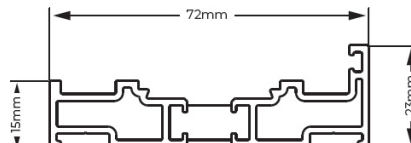

Other Additional Options

Euro Size Doorsets

1001mm to 1100mm in Width

And/or 2101mm to 2200mm in Height

Non-Standard RAL

Dual Colour (RAL on White)

Stainless Steel Lever/Lever handle option

Additional Internal Bar Handle

SP700
LOW THRESHOLD WITH RAMP
Tested to the requirements of Part M
Additional Cill unavailable

SP701
LOW THRESHOLD
Tested to the requirements of Part M
Available with Cill

SP102
INTERMEDIATE OUTER FRAME
Available with Cill