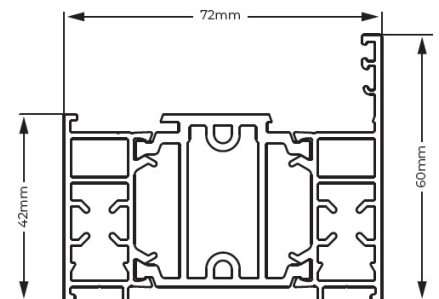

SP102
INTERMEDIATE OUTER FRAME
Available with Cill